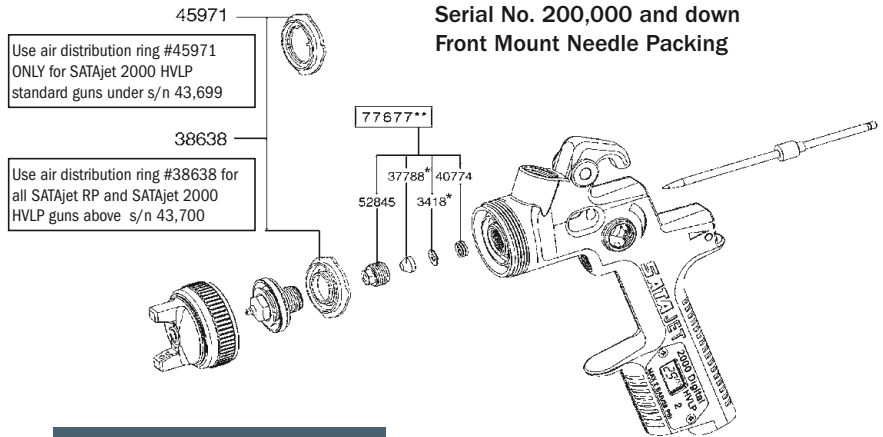

# Spare Parts SATAjet® 2000 B

Order No./Desc.	
40	Air piston packing
901	Universal spanner wrench
1503	Fan control screw
1826	Non-drip device, pk of 4
3426	Circlip, pin
3509	Standard cleaning brush
3624	Pin, micrometer
3657	Knob, fan control
3699	Pin, lower trigger
3988	Paint sieve, pk of 20
3988-5	Paint sieve, pk of 5
6007	Std cleaning brush, pk of 10
6213	Trigger service set, Jet 2000, RP
6585	Insert for Alu cup adapter
7757	ColorCode disc, pk of 4
9050	Tool set, Jet 2000, RP
9647	Allen wrench, 4
10033	Air cap ring w/seal, Jet RP
12591	Pin, upper trigger
14605	Bushing, needle packing
14985	Battery kit, digital
14993	Spring, needle packing
15438	Needle packing service set
17525	Lock spring
17897	Needle spring
23275	Needle packing
26518	Fluid control service set
27243	0.6L plastic cup QCC
27813	Air piston spring
38638	Air ring, SATAjet 2000, SATAjet RP Digital & Std. (above S/N 43,700)
38638-3	Air ring, pack of 3
38638-5	Air ring, pack of 5
38638-20	Air ring, pack of 20
43174	Air cap ring w/seal, Jet 2000
43638	Wire tool, air ring
49395	0.6 liter cup lid
49437	Cup Lid Drip Ring, 0.6L, Pk of 5
50146	Fluid regulating control
50542	Lock nut, fluid control
53603	Air micrometer
55244	Packing set: Jet 2000, RP, 90
57620	Repair kit, Jet 2000, RP
64543	Allen wrench, 2
69872	Control O-ring
71555	Plastic lid, pk of 3
82552	Air piston service set
82636	Air piston packing holder
86843	Air piston
89391	Trigger
89771	Fan Control
89805	Snap ring (air cap)
95091	Air inlet fitting, DIGITAL
96644	Cup nipple, alum. QCC only
96685	1.0L alum. cup, QCC
96693	Red ring, alum. QCC only
96719	QCC adapter, PPS cup
96875	Inner cup seal
134098	Air inlet fitting, std. gun
143834	Seal, air cap ring, 5 pk

## SATAjet 2000 B Serial No. 200,000 and up Rear Mounted Needle Packing

## SATAjet 2000 B Serial No. 200,000 and down Front Mount Needle Packing

### Front Mount Needle Packing Only