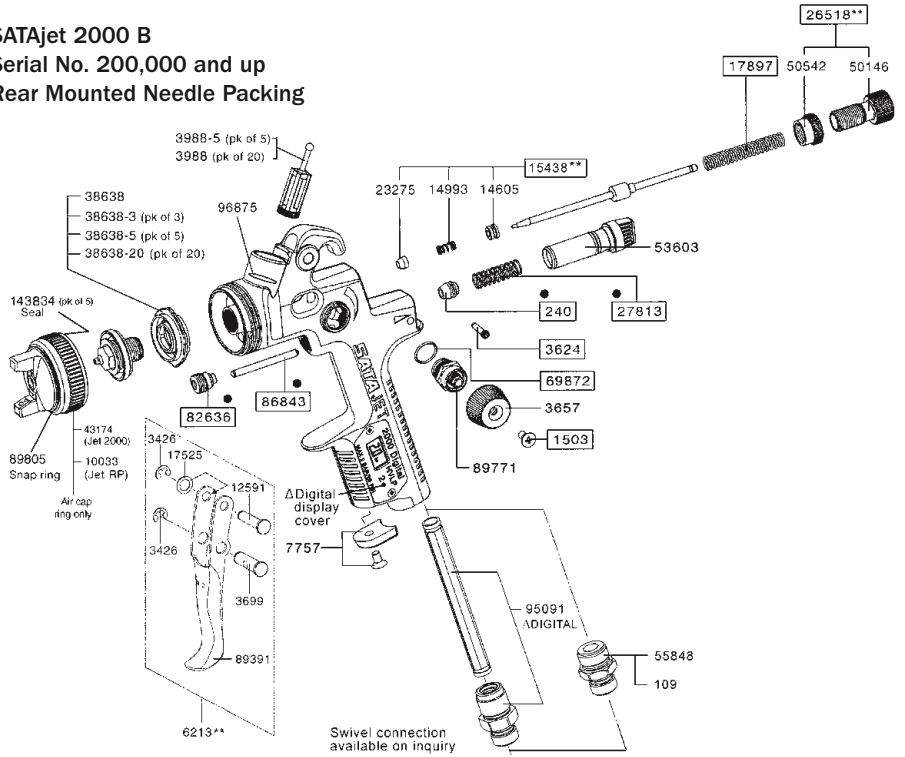

# Spare Parts SATAjet® 2000 B

Order No./Desc.	
40	Air piston packing
901	Universal spanner wrench
1503	Fan control screw
1826	Non-drip device, pk of 4
3426	Circlip, pin
3509	Standard cleaning brush
3624	Pin, micrometer
3657	Knob, fan control
3699	Pin, lower trigger
3988	Paint sieve, pk of 20
3988-5	Paint sieve, pk of 5
6007	Std cleaning brush, pk of 10
6213	Trigger service set, Jet 2000, RP
6585	Insert for Alu cup adapter
7757	ColorCode disc, pk of 4
9050	Tool set, Jet 2000, RP
9647	Allen wrench, 4
10033	Air cap ring w/seal, Jet RP
12591	Pin, upper trigger
14605	Bushing, needle packing
14985	Battery kit, digital
14993	Spring, needle packing
15438	Needle packing service set
17525	Lock spring
17897	Needle spring
23275	Needle packing
26518	Fluid control service set
27243	0.6L plastic cup QCC
27813	Air piston spring
38638	Air ring, SATAjet 2000, SATAjet RP Digital & Std. (above S/N 43,700)
38638-3	Air ring, pack of 3
38638-5	Air ring, pack of 5
38638-20	Air ring, pack of 20
43174	Air cap ring w/seal, Jet 2000
43638	Wire tool, air ring
49395	0.6 liter cup lid
49437	Cup Lid Drip Ring, 0.6L, Pk of 5
50146	Fluid regulating control
50542	Lock nut, fluid control
53603	Air micrometer
55244	Packing set: Jet 2000, RP, 90
57620	Repair kit, Jet 2000, RP
64543	Allen wrench, 2
69872	Control O-ring
71555	Plastic lid, pk of 3
82552	Air piston service set
82636	Air piston packing holder
86843	Air piston
89391	Trigger
89771	Fan Control
89805	Snap ring (air cap)
95091	Air inlet fitting, DIGITAL
96644	Cup nipple, alum. QCC only
96685	1.0L alum. cup, QCC
96693	Red ring, alum. QCC only
96719	QCC adapter, PPS cup
96875	Inner cup seal
134098	Air inlet fitting, std. gun
143834	Seal, air cap ring, 5 pk

## SATAjet 2000 B Serial No. 200,000 and up Rear Mounted Needle Packing

## SATAjet 2000 B Serial No. 200,000 and down Front Mount Needle Packing

### 9050 Tool Kit

901	Universal spanner wrench
3509	Cleaning brush
9647	Allen wrench 4mm
64543	Allen wrench 2mm
43638	Extraction tool